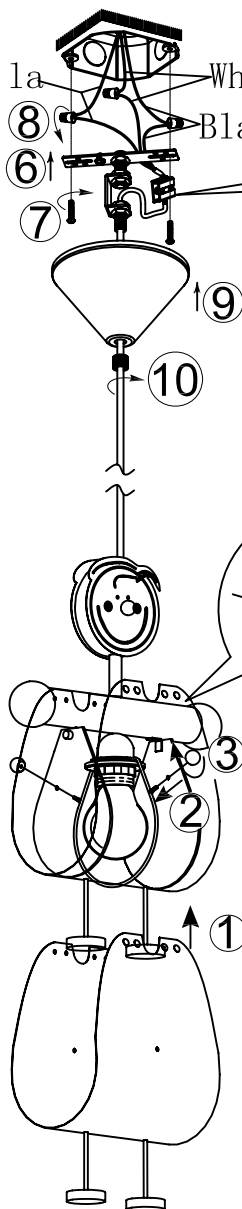

Always keep the fiberglass sleeving between the metal strain relief and the cord to protect the cord from damage

S.V.P. assurez de garder la membrane de fibre de verre sur le fil électrique entre la briquelette de métal afin d'éviter que le fil électrique s'endommage

Mantenga siempre la envoltura de fibra de vidrio entre el liberación de la tensión y el cordón para proteger el cable contra daños

CAUTION:

Minimum cord length between the canopy and luminaire frame 100 mm (4")

ATTENTION:

La longueur minimum de corde entre l'écran et l'appareil d'éclairage encadrent 100mm (4")

Precaución:

El largo mínimo del cordón entre la caja de montaje y la luminaria debe ser 100 MM (4")